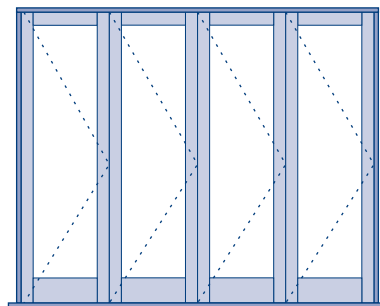

Code: BVBFD3

Min Height: 2100mm
 Max Height: 3000mm
 Min Width: 1450mm
 Max Width: 2350mm

'R' Value Single Glaze 0.27
 (6.38 Laminated Clear 'Low E' Glass)

'R' Value Double Glaze 0.36
 (4mm Clear, 10 Air, 4mm Clear)

Code: BVBFD4

Min Height: 2100mm
 Max Height: 3000mm
 Min Width: 2000mm
 Max Width: 3100mm

'R' Value Single Glaze 0.27
 (6.38 Laminated Clear 'Low E' Glass)

'R' Value Double Glaze 0.36
 (4mm Clear, 10 Air, 4mm Clear)