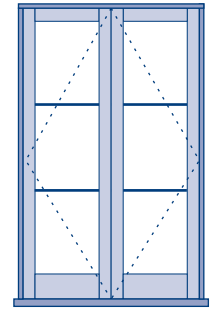

Trendlite Single Glazed

Sash: Paint Quality Cedar, 42mm
 Frame: Paint Quality H3.2/H3.1 Pine
 Jamb: 145 x 42mm
 Sill: Standard Open Out
 Facings: 145x18 Flat
 Prime: 1 Coat Oil Based Primer
 Hardware: Stainless Steel Hinges
 Draught Seals: Aquamac White included.
Glazing: Suitable for Single Glazed units up to 8.38mm thick.