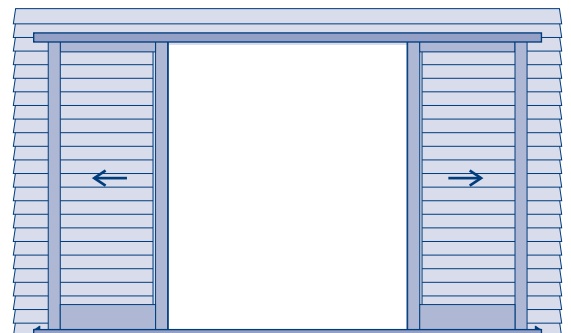

'R' Value Double Glaze 0.36
 (4mm Clear, 10 Air, 4mm Clear)

Closed

Open

Code: BVOSD2

Min Height: 2030mm
 Max Height: 2400mm
 Min Width: 1600mm
 Max Width: 4800mm

'R' Value Single Glaze 0.27
 (6.38 Laminated Clear 'Low E' Glass)

'R' Value Double Glaze 0.36
 (4mm Clear, 10 Air, 4mm Clear)

Closed

Open

The following entrance door sets are based on 6 of our most popular entrance doors. The doors are all standard sized (2080 x 860mm) with variable width / height side panels & fanlights. The dimensions are overall including jambs and from the top of the frame to the underside of the exterior sill at the wall threshold. The delivery time for each of these items is normally 4 weeks from receipt of order/deposit.