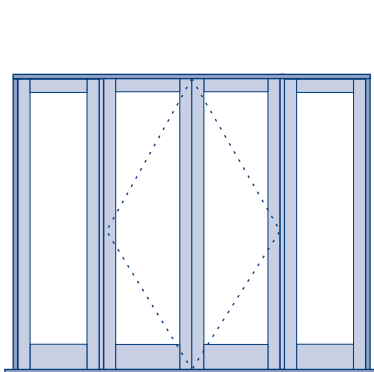

Code	BVF1 2S	BVF1 1F	BVF1 2SF
Min Height	2030mm	2100mm	2100mm
Max Height	2400mm	2700mm	2700mm
Min Width	1970mm	970mm	1970mm
Max Width	3370mm	1670mm	3370mm
'R' Value - Single Glaze (6.38 Laminated Clear 'Low E' Glass)	0.27	0.27	0.27
'R' Value - Double Glaze (4mm Clear, 10 Air, 4mm Clear)	0.36	0.36	0.36