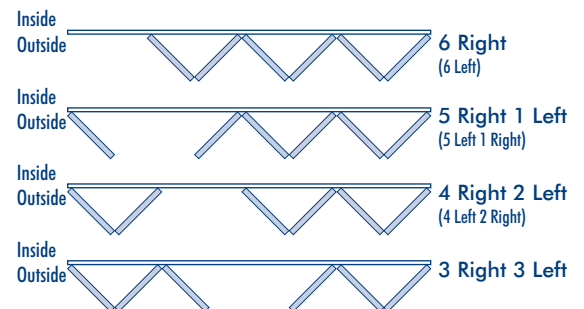

'R' Value Double Glaze 0.36
 (4mm Clear, 10 Air, 4mm Clear)

Code: BVBFD6

Min Height: 2100mm
 Max Height: 3000mm
 Min Width: 2900mm
 Max Width: 4600mm

'R' Value Single Glaze 0.27
 (6.38 Laminated Clear 'Low E' Glass)

'R' Value Double Glaze 0.36
 (4mm Clear, 10 Air, 4mm Clear)

Both single and double glazed doors can be ordered glazed or unglazed. The 'R' values shown are from NZ Standard NZS 4218:2004 for Energy Efficiency. **Please note that some size restrictions may apply to larger 'Insulite' units.**