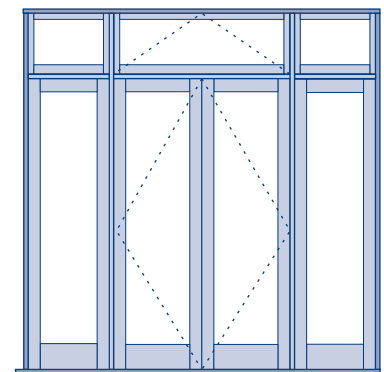

Code	BVF1 2S	BVF1 1F	BVF1 2SF
Min Height	2030mm	2100mm	2100mm
Max Height	2400mm	2700mm	2700mm
Min Width	1970mm	970mm	1970mm
Max Width	3370mm	1670mm	3370mm
'R' Value - Single Glaze (6.38 Laminated Clear 'Low E' Glass)	0.27	0.27	0.27
'R' Value - Double Glaze (4mm Clear, 10 Air, 4mm Clear)	0.36	0.36	0.36