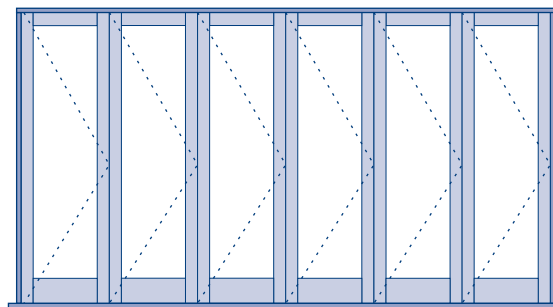

Code: BVBFD6

Min Height: 2100mm
Max Height: 3000mm
Min Width: 2900mm
Max Width: 4600mm

'R' Value Single Glaze 0.27
(6.38 Laminated Clear 'Low E' Glass)

'R' Value Double Glaze 0.36
(4mm Clear, 10 Air, 4mm Clear)