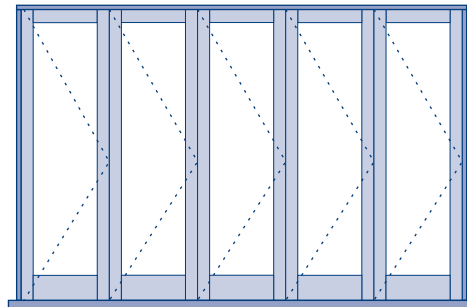

Both single and double glazed doors can be ordered glazed or unglazed. The 'R' values shown are from NZ Standard NZS 4218:2004 for Energy Efficiency. **Please note that some size restrictions may apply to larger 'Insulite' units.**

Code: BVBFD2

Min Height: 2100mm
Max Height: 3000mm
Min Width: 990mm
Max Width: 1585mm

'R' Value Single Glaze 0.27
(6.38 Laminated Clear 'Low E' Glass)

'R' Value Double Glaze 0.36
(4mm Clear, 10 Air, 4mm Clear)

Trendlite Single Glazed

Sash: Paint Quality Cedar, 42mm
Frame: Paint Quality H3.2/H3.1 Pine
Jamb: 145 x 42mm
Sill: Standard Open Out
Facings: 140x18 Flat
Prime: 1 Coat Oil Based Primer
Hardware: Stainless Steel Hinges
Draught Seals: Aquamac White included.
Glazing: Suitable for Single Glazed units up to 8.38mm thick.

Code: BVBFD3

Min Height: 2100mm
Max Height: 3000mm
Min Width: 1450mm
Max Width: 2350mm

'R' Value Single Glaze 0.27
(6.38 Laminated Clear 'Low E' Glass)

'R' Value Double Glaze 0.36
(4mm Clear, 10 Air, 4mm Clear)

Insulite Double Glazed

Sash: Paint Quality Cedar, 56mm
Frame: Paint Quality H3.2/H3.1 Pine
Jamb: 145 x 42mm
Sill: Standard Open Out
Facings: 140x18 Flat
Prime: 1 Coat Oil Based Primer
Hardware: Stainless Steel Hinges
Draught Seals: Aquamac White included.
Glazing: Suitable for Double Glazed units up to 21mm thick.

Code: BVBFD4

Min Height: 2100mm
Max Height: 3000mm
Min Width: 2000mm
Max Width: 3100mm

'R' Value Single Glaze 0.27
(6.38 Laminated Clear 'Low E' Glass)

'R' Value Double Glaze 0.36
(4mm Clear, 10 Air, 4mm Clear)

These doors are available as 'multi lites'. Please ask for more details

Code: BVBFD5

Min Height: 2100mm
Max Height: 3000mm
Min Width: 2400mm
Max Width: 3900mm

'R' Value Single Glaze 0.27
(6.38 Laminated Clear 'Low E' Glass)

'R' Value Double Glaze 0.36
(4mm Clear, 10 Air, 4mm Clear)

Code: BVBFD6