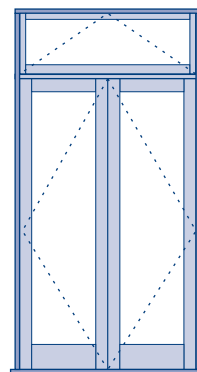

Code	BVF1 2S	BVF1 1F	BVF1 2SF
Min Height	2030mm	2100mm	2100mm
Max Height	2400mm	2700mm	2700mm
Min Width	1970mm	970mm	1970mm
Max Width	3370mm	1670mm	3370mm
'R' Value - Single Glaze (6.38 Laminated Clear 'Low E' Glass)	0.27	0.27	0.27
'R' Value - Double Glaze (4mm Clear, 10 Air, 4mm Clear)	0.36	0.36	0.36