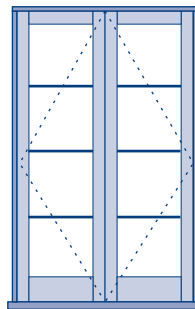

Code	BVF4	BVF8	BVF9
Min Height	2030mm	2030mm	2030mm
Max Height	2400mm	2400mm	2400mm
Min Width	970mm	1170mm	1370mm
Max Width	1670mm	1670mm	1670mm
'R' Value - Single Glaze (6.38 Laminated Clear 'Low E' Glass)	0.27	0.27	0.27
'R' Value - Double Glaze (4mm Clear, 10 Air, 4mm Clear)	0.36	0.36	0.36