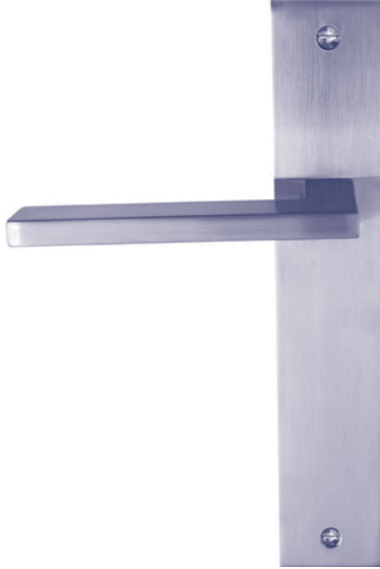

Latch
8131BN Brushed Nickel **2-3 days**
8131SC Satin Chrome **2-3 days**
Standard Lock
8131LLBN Brushed Nickel **2-3 days**
8131LSC Satin Chrome **2-3 days**
Euro Lock
8131E48BN Brushed Nickel **2-3 days**
8131E48SC Satin Chrome **2-3 days**