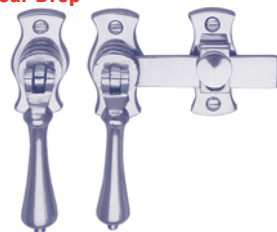

Windsor Tear Drop

5138	Polished Brass	100x70	1-2 Days

Code   **Finish**   **Dimensions(mm)**   **Availability**