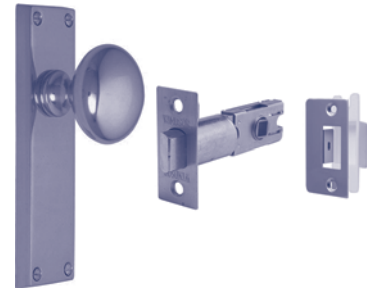

# DOOR HANDLE TYPES

Most items of door furniture and associated hardware are sold in component form. This gives you a lot of flexibility between styles and finishes but it can be complicated to specify what is required. This page shows which items of hardware are required to go with different types of door furniture.

## LEVER LATCH ON PLATE

**Door Handle Type** Lever Latch  
**Required Door Hardware** Tubular Latch:  
 Choose from 45, 60 or 70mm Backset  
**Application** Internal Doors, no lock required

## LEVER LATCH ON ROSE

**Door Handle Type** Lever Latch on Rose  
**Required Door Hardware** Tubular Latch:  
 Choose from 45, 60 or 70mm Backset  
**Application** Internal Doors, no lock required

## KNOB LATCH ON PLATE

**Door Handle Type** Knob Latch  
**Required Door Hardware** Tubular Latch:  
 Choose from 60 or 70mm Backset  
**Application** Internal Doors, no lock required