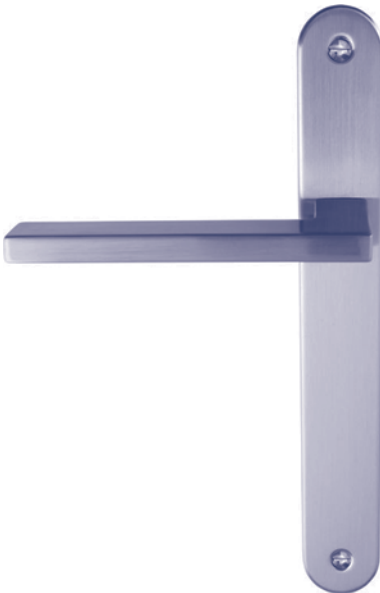

Latch
7105BN Brushed Nickel **2-3 days**
7105SC Satin Chrome **2-3 days**
Standard Lock
7105LBN Brushed Nickel **2-3 days**
7105LSC Satin Chrome **2-3 days**
Euro Lock
7105E48BN Brushed Nickel **2-3 days**
7105E48SC Satin Chrome **2-3 days**