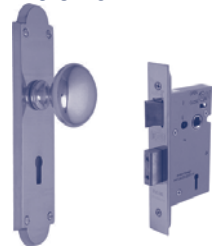

KNOB LOCK - 3 OR 5 LEVER

Door Handle Type Standard Knob Lock
Required Door Hardware 3 or 5 Lever Mortice Lock:
58mm Backset
Application All low security applications