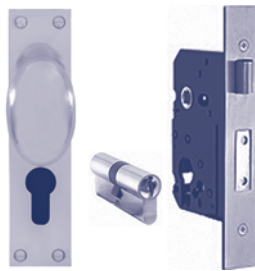

## LEVER LOCK - 3 OR 5 LEVER

**Door Handle Type** Standard Lever Lock  
**Required Door Hardware** 3 or 5 Lever Mortice Lock:  
 Choose from 45 or 58mm Backset  
**Application** All low security applications

## KNOB LOCK - 3 OR 5 LEVER

**Door Handle Type** Standard Knob Lock  
**Required Door Hardware** 3 or 5 Lever Mortice Lock:  
 58mm Backset  
**Application** All low security applications

## LEVER EURO LOCK ON PLATE

**Door Handle Type** Lever Euro Lock  
**Required Door Hardware** Euro Lock Case:  
 45 or 57mm Backset  
 Euro Lock Cylinder  
 Keyed both sides, one side or privacy options available  
**Application** Medium to high security applications

## KNOB EURO LOCK ON PLATE

**Door Handle Type** Knob Euro Lock  
**Required Door Hardware** Euro Lock Case:  
 57mm Backset  
 Euro Lock Cylinder  
 Keyed both sides, one side or privacy options available  
**Application** Medium to high security applications