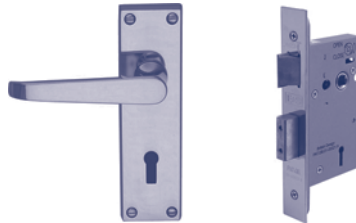

LEVER LOCK - 3 OR 5 LEVER

Door Handle Type Standard Lever Lock
Required Door Hardware 3 or 5 Lever Mortice Lock:
Choose from 45 or 58mm Backset
Application All low security applications