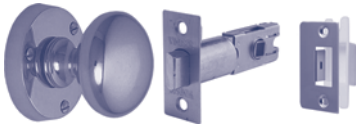

KNOB LATCH ON ROSE

Door Handle Type Knob Latch on Rose
Required Door Hardware Tubular Latch:
Choose from 60 or 70mm Backset
Application Internal Doors, no lock required