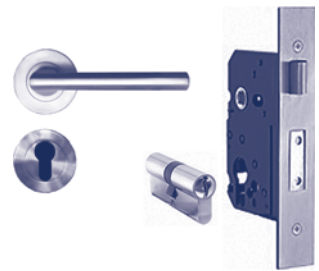

## KNOB LOCK - 3 OR 5 LEVER

**Door Handle Type** Standard Knob Lock  
**Required Door Hardware** 3 or 5 Lever Mortice Lock:  
 58mm Backset  
**Application** All low security applications

## LEVER EURO LOCK ON PLATE

**Door Handle Type** Lever Euro Lock  
**Required Door Hardware** Euro Lock Case:  
 45 or 57mm Backset  
 Euro Lock Cylinder  
 Keyed both sides, one side or privacy options available  
**Application** Medium to high security applications

## KNOB EURO LOCK ON PLATE

**Door Handle Type** Knob Euro Lock  
**Required Door Hardware** Euro Lock Case:  
 57mm Backset  
 Euro Lock Cylinder  
 Keyed both sides, one side or privacy options available  
**Application** Medium to high security applications

## LEVER ON ROSE WITH EURO LOCK

**Door Handle Type** Lever on Rose  
**Required Door Hardware** Euro Escutcheon  
 Euro Lock Case:  
 45 or 57mm Backset  
 Euro Lock Cylinder  
 Keyed both sides, one side or privacy options available  
**Application** Medium to high security applications